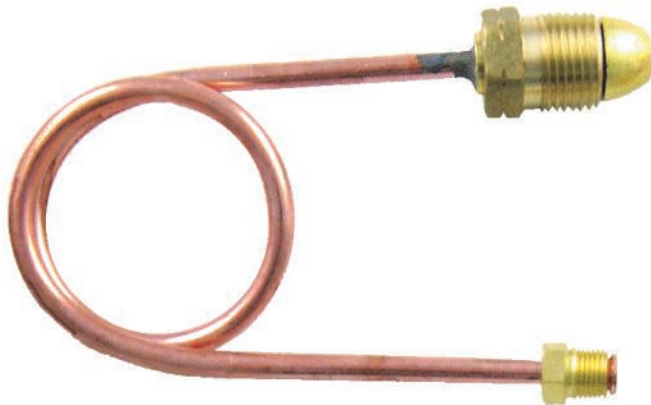

Copper Pigtails

Code	End 1	End 2	Length
18-PI04-500	POL	1/4 Inv Flare Male	500mm
18-PI04-750	POL	1/4 Inv Flare Male	750mm
18-PIP-500	POL	POL	500mm
18-PIP-750	POL	POL	750mm