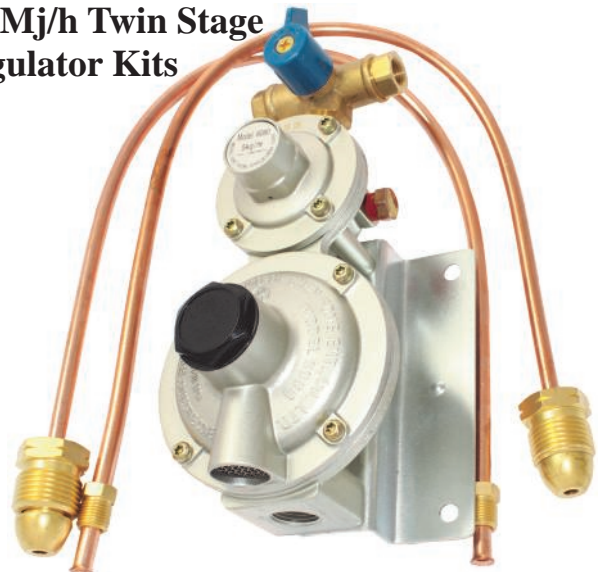

## Copper Pigtails

Code	End 1	End 2	Length
18-PI04-500	POL	1/4 Inv Flare Male	500mm
18-PI04-750	POL	1/4 Inv Flare Male	750mm
18-PIP-500	POL	POL	500mm
18-PIP-750	POL	POL	750mm

**3/8 Female Single Stage POL Regulator with Hand Wheel. Capacity 125Mj/h**

## 250Mj/h Twin Stage Regulator Kits

Code	Description
18-RTD	Manual Change Over with CU pigtails
18-RTS	Regulator Kit with single CU pigtail

3/8 LH Female Companion x 1/4 BSP Male

Code : 18-AC03

3/8 LH Female Companion x 1/4 BSP Male Elbow