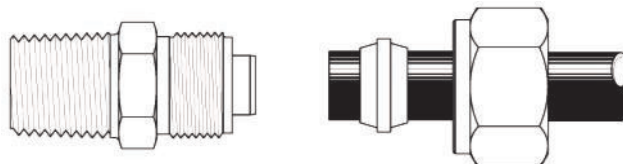

**NTA / 1400 Series Airbrake Fittings (Category 36)**

**TUBE:** Nylon J844 Airbrake Tube.  
**PRESSURE:** Medium pressure rating around 200PSI/1400Kpa decreasing on larger tube sizes and on nylon.  
**TEMPERATURE:** 0° C to 120° C  
**TYPICAL USES:** Airbrake systems

 **D.O.T. Approved Brass Airbrake Fittings for the transport Industry. This range of compression fittings comes pre assembled with the #99NA Tube Insert to fit J844A and J844B Nylon Tube.**

**#1NA  
Tube  
Olive**

Code	Tube
36-001-04	1/4
36-001-06	3/8
36-001-08	1/2
36-001-10	5/8
36-001-12	3/4

**#2NA  
Tube  
Nut**

Code	Tube	Thread
36-002-04	1/4	7/16x24
36-002-06	3/8	17/32x24
36-002-08	1/2	11/16x20
36-002-10	5/8	13/16x18
36-002-12	3/4	1"x18