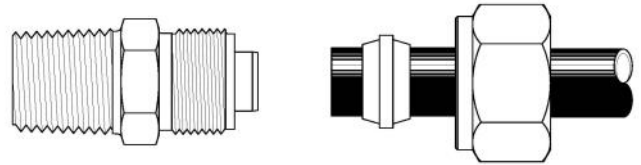

NTA / 1400 Series Airbrake Fittings (Category 36)

TUBE: Nylon J844 Airbrake Tube.
PRESSURE: Medium pressure rating. 200PSI/1400Kpa.
TEMPERATURE: 0° C to 120° C
TYPICAL USES: Airbrake systems

D.O.T. Approved Brass Airbrake Fittings for the transport Industry. This range of compression fittings comes pre assembled with the #99NA Tube Insert to fit J844A and J844B Nylon Tube.

#1NA
Tube Olive

Code	Tube
36-001-04	1/4
36-001-06	3/8
36-001-08	1/2
36-001-10	5/8
36-001-12	3/4

#2NA
Tube Nut

Code	Tube	Thread
36-002-04	1/4	7/16x24
36-002-06	3/8	17/32x24
36-002-08	1/2	11/16x20
36-002-10	5/8	13/16x18
36-002-12	3/4	1"x18