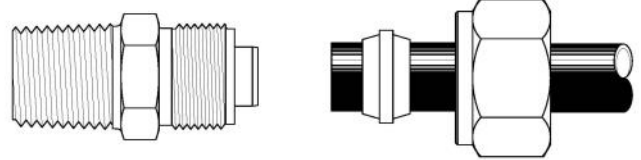

NTA / 1400 Series Airbrake Fittings (Category 36)

TUBE: Nylon J844 Airbrake Tube.
PRESSURE: Medium pressure rating around 200PSI/1400Kpa decreasing on larger tube sizes and on nylon.
TEMPERATURE: 0° C to 120° C

Code	Tube	Female
36-010-0402	1/4	1/8 NPT
36-010-0404	1/4	1/4 NPT
36-010-0602	3/8	1/8 NPT
36-010-0604	3/8	1/4 NPT
36-010-0606	3/8	3/8 NPT
36-010-0806	1/2	3/8 NPT
36-010-0808	1/2	1/2 NPT
36-010-1008	5/8	1/2 NPT

#13NA
Male
Run Tee

Code	Tube	Male
36-013-0402	1/4	1/8 NPT
36-013-0404	1/4	1/4 NPT
36-013-0604	3/8	1/4 NPT
36-013-0606	3/8	3/8 NPT
36-013-0806	1/2	3/8 NPT
36-013-0808	1/2	1/2 NPT
36-013-1008	5/8	1/2 NPT

#31NA
Bulkhead
Tube Union

Code	Tube
36-031-04	1/4
36-031-06	3/8
36-031-08	1/2

#99NA
Tube
Insert

Code	Tube
36-099-04	1/4
36-099-06	3/8
36-099-08	1/2
36-099-10	5/8
36-099-12	3/4

#11NA
Union
Elbow

Code	Tube
36-011-04	1/4
36-011-06	3/8
36-011-08	1/2
36-011-10	5/8

#14NA
Union
Tee

Code	Tube
36-014-04	1/4
36-014-06	3/8
36-014-08	1/2
36-014-10	5/8

Code	Tube	Male
36-012-0402	1/4	1/8 NPT
36-012-0404	1/4	1/4 NPT
36-012-0602	3/8	1/8 NPT
36-012-0604	3/8	1/4 NPT
36-012-0606	3/8	3/8 NPT
36-012-0804	1/2	1/4 NPT
36-012-0806	1/2	3/8 NPT
36-012-0808	1/2	1/2 NPT
36-012-1008	5/8	1/2 NPT

Code	Tube	Female
36-015-0402	1/4	1/8 NPT
36-015-0404	1/4	1/4 NPT
36-015-0602	3/8	1/8 NPT
36-015-0604	3/8	1/4 NPT
36-015-0606	3/8	3/8 NPT
36-015-0806	1/2	3/8 NPT
36-015-0808	1/2	1/2 NPT

ALSO AVAILABLE

SAE J1402 Rubber
Airbrake Hose and Fittings.

Contact the sales office for
further information

Do you need a thread sealant?
We stock various types of thread
tape and a full range of Bondloc
thread lockers and sealants.