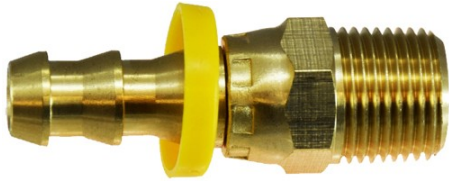

NEW PRODUCTS. FEBRUARY 2022 BRASS PUSHLOK FITTINGS

Pushlok x
BSPT Male
Straight

Code	Hose	Thread
68-003B-0404	1/4	1/4 BSPT
68-003B-0606	3/8	3/8 BSPT
68-003B-0808	1/2	1/2 BSPT
68-003B-1212	3/4	3/4 BSPT

Pushlok x JIC
Female Straight
Swivel

Code	Hose	Thread
68-005J-0404	1/4	7/16 JIC (1/4 Tube)
68-005J-0406	1/4	9/16 JIC (3/8 Tube)
68-005J-0506	5/16	9/16 JIC (3/8 Tube)
68-005J-0606	3/8	9/16 JIC (3/8 Tube)
68-005J-0808	1/2	3/4 JIC (1/2 Tube)
68-005J-1212	3/4	1.1/16 JIC (3/4 Tube)

Pushlok x BSPP
Female Straight
Swivel

Code	Hose	Thread
68-005B-0404	1/4	1/4 BSPP
68-005B-0606	3/8	3/8 BSPP
68-005B-0808	1/2	1/2 BSPP
68-005B-1212	3/4	3/4 BSPP

Pushlok x SAE
Female Straight
Swivel

Code	Hose	Thread
68-005S-0606	3/8	5/8 SAE (3/8 Tube)
68-005S-1212	3/4	1.1/16 SAE (3/4 Tube)

Pushlok x Pushlok
Hose Joiner

Code	Hose	Hose
68-007-04	1/4	1/4
68-007-06	3/8	3/8
68-007-08	1/2	1/2
68-007-12	3/4	3/4

All new stock of 2 piece
stainless steel ball valves
(37-SS2) now come with
Watermark approval