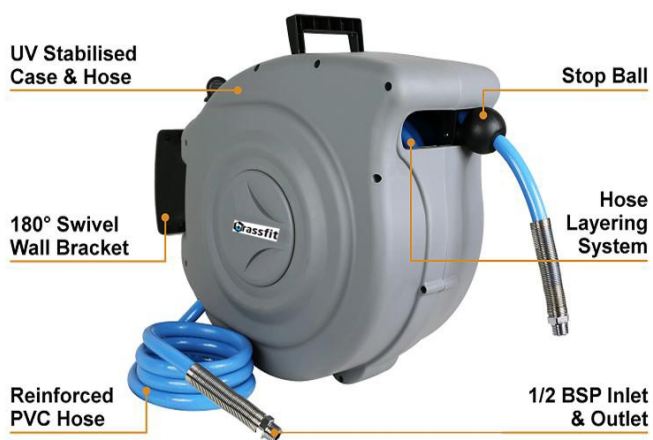

Retractable Air / Water Hose Reels

The Brassfit Retractable Hose Reels are suitable for industrial applications. The reels have a built-in hose locking mechanism which allows you ultimate control of the working length. With the self-retracting and hose layering system, it provides a simple & tangle-free storage solution. The reinforced PVC hose is engineered to be tough and flexible, making it suitable for a wide range of uses.

AIR / WATER HOSE REEL

Part No: 40-HQR1220

- 1/2 x 20m PVC Air/Water Hose

*PVC Hose has a 174 Psi working pressure
(4:1 safety factor)*

 European Certified

BRASS GARDEN HOSE KIT

Part No: 08-BGHKIT

- 1/2 (12mm) Brass Garden Hose 4pce Kit